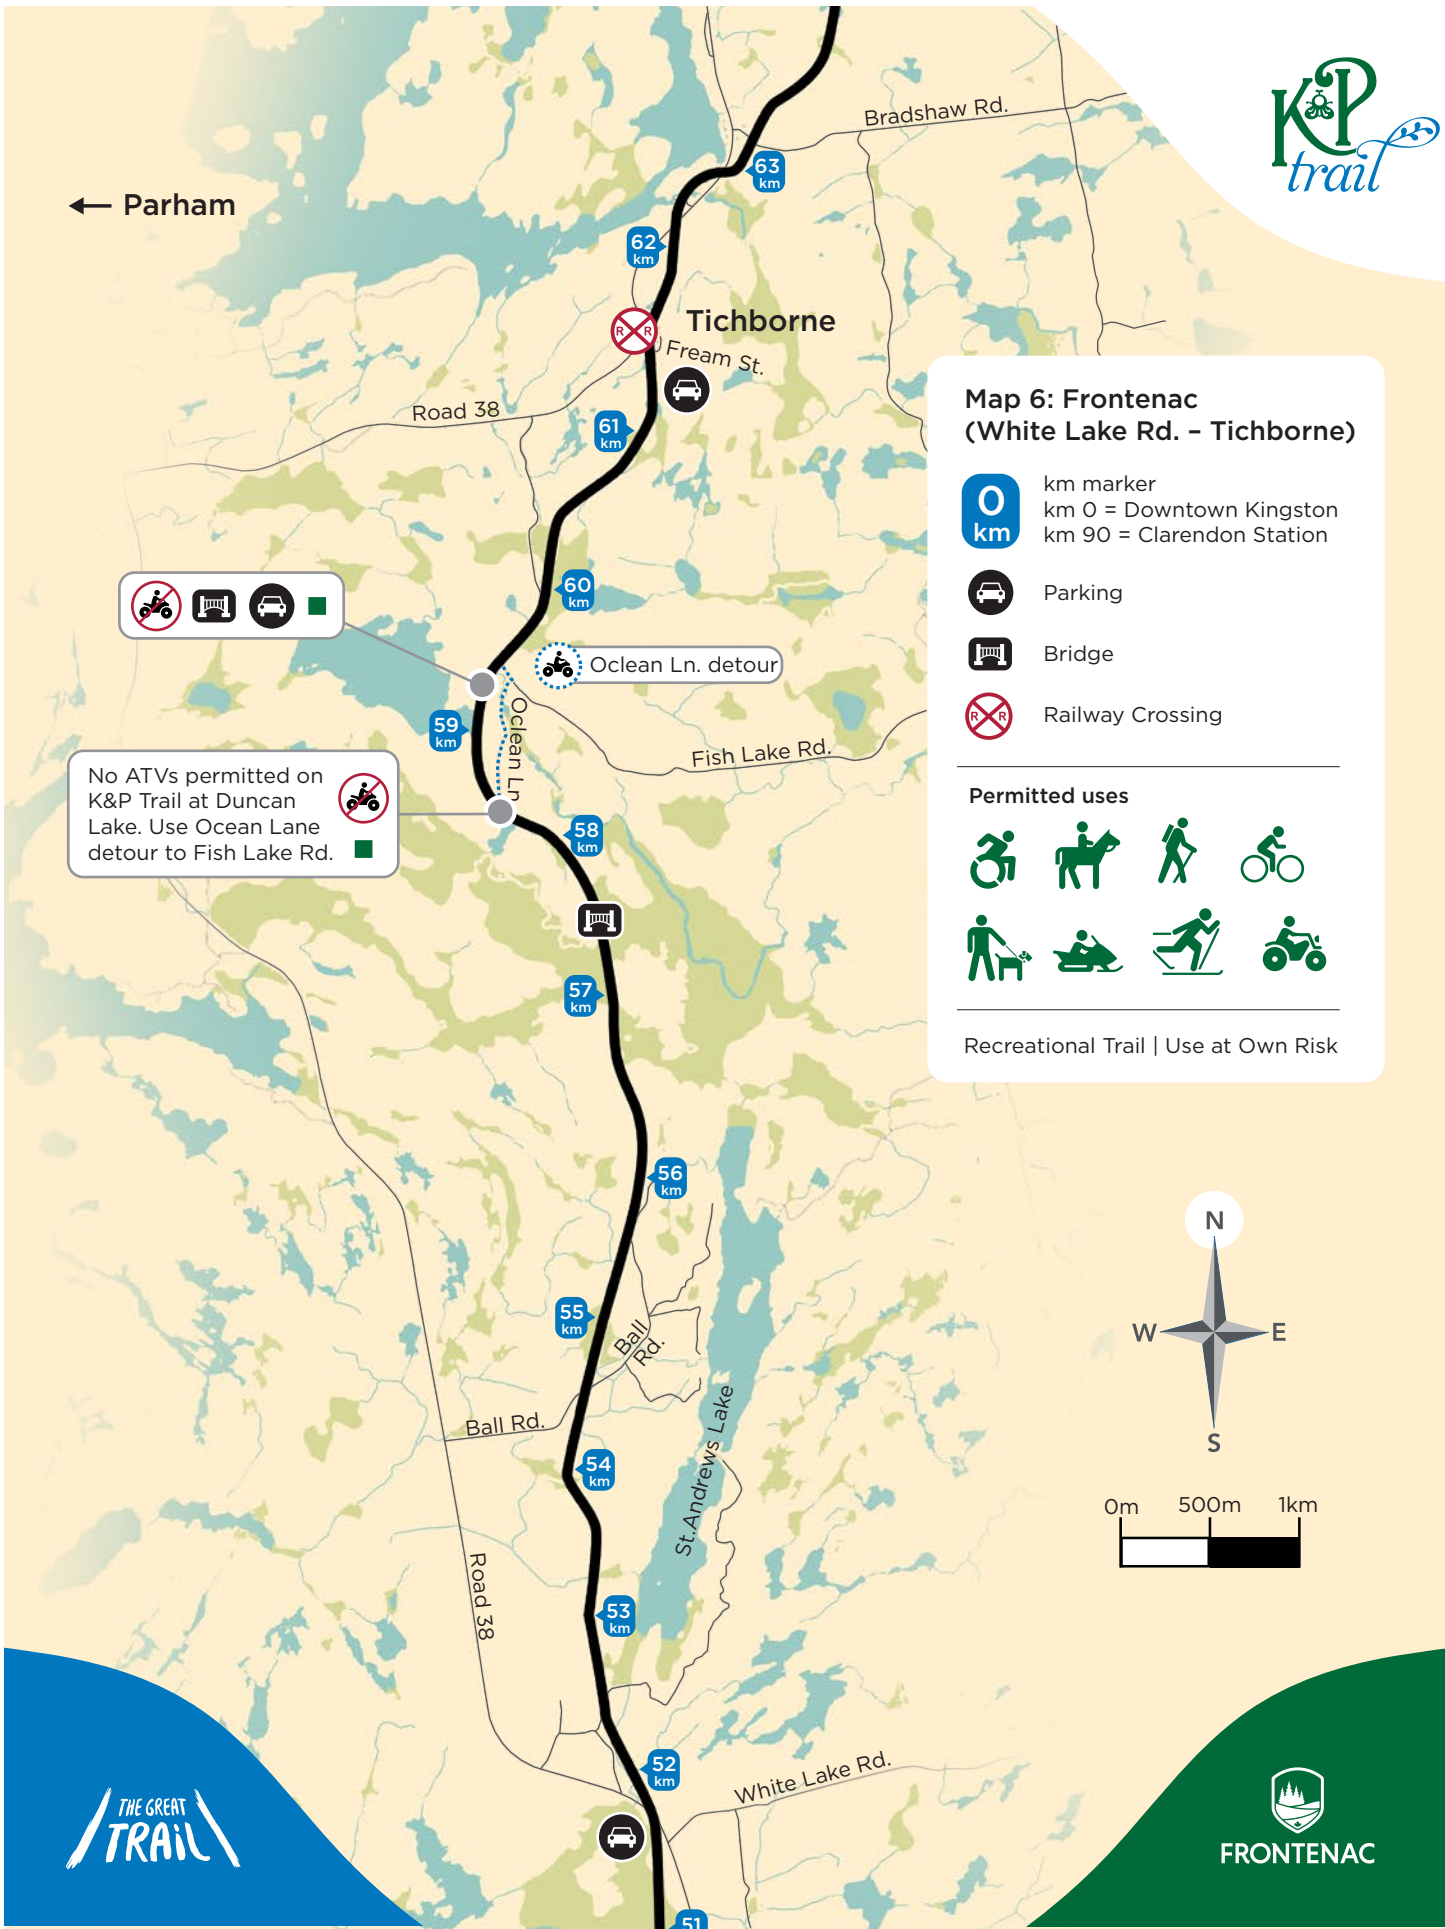

← Parham

Map 6: Frontenac (White Lake Rd. - Tichborne)

0 km km marker
 km 0 = Downtown Kingston
 km 90 = Clarendon Station

- Parking
- Bridge
- Railway Crossing

Permitted uses

Recreational Trail | Use at Own Risk